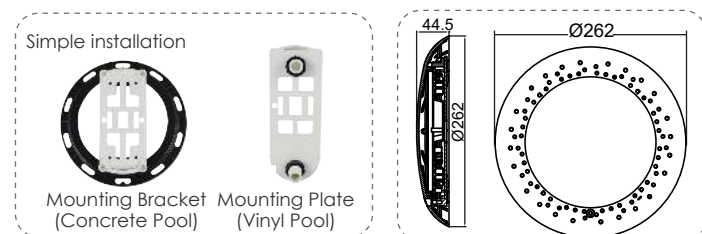

E-Lumen Series Light

E-Lumen Underwater Light

Waterproof Standard

IP68

Cable

2.5m

Material

Stainless steel face ring

Installation

Wall mounted (flat type)

Color

IP68 CE RoHS COMPLIANT 2011/65/EU

PROFESSIONAL UNDERWATER LIGHT

1. With the best LED technology, nicheless E-Lumen mounts directly on the wall for ease installation.
2. Concrete & vinyl pool compatible
3. Works perfectly from standard 12V transformers