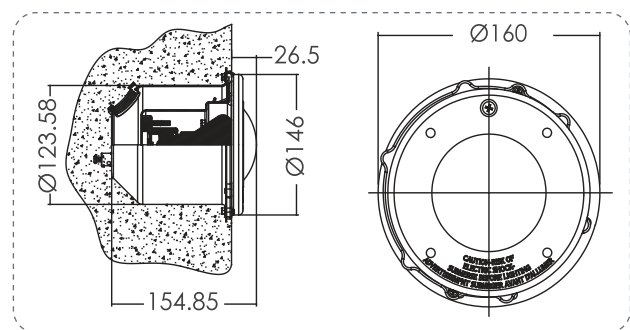

Underwater Light S100 SERIES

Waterproof Standard

IP68

Cable

2.5m

Material

Stainless steel AISI 304

Installation

Wall mounted (housing type)

Color

UL White

Auto Color Changing

LED Cool White

UL-S100P

IP68

RoHS COMPLIANT 2011/65/EU

S100 Series Light Product Information

Code	Model	Light / Housing	Watt/ Voltage	Color	Illumiance (lux)
88043902	UL-S100S	S/S Light, E27 Bulb, with S/S housing	100W/12V	Warm White	200
88043802	UL-S100P	S/S Light, E27 Bulb, with Plastic housing	100W/12V	Warm White	200
88040702	UL-S100L	S/S Light, E27 Bulb, without housing	100W/12V	Warm White	200
88044102	LED-S100S	S/S Light, 18 LEDs Bulb, with S/S housing	1W/12V	Auto color changing/Cool White	60(Color), 45(Cool White)
88044002	LED-S100P	S/S Light, 18 LEDs Bulb, with Plastic housing	1W/12V	Auto color changing/Cool White	60(Color), 45(Cool White)
88042302	LED-S100L	S/S Light, 18 LEDs Bulb, without housing	1W/12V	Auto color changing/Cool White	60(Color), 45(Cool White)
88044111	LED-S100S	S/S Light, 72 LEDs Bulb, with S/S housing	5W/12V	Auto color changing/Cool White	460(Color), 270(Cool White)
88044011	LED-S100P	S/S Light, 72 LEDs Bulb, with Plastic housing	5W/12V	Auto color changing/Cool White	460(Color), 270(Cool White)
88042311	LED-S100L	S/S Light, 72 LEDs Bulb, without housing	5W/12V	Auto color changing/Cool White	460(Color), 270(Cool White)
88043602	S100SN	Stainless Steel Housing	N/A	N/A	N/A
88043502	S100PN	Plastic Housing	N/A	N/A	N/A

LED Panels & Light Bulbs for S100

Code	Model	Description	Color	Watt/Voltage
04011009	N/A	E27 Light Bulb	White	100W/12V
04011017	N/A	E27 18 LEDs Bulb	Auto Color Changing	1W/12V
04011021	N/A	E27 18 LEDs Bulb	White	1W/12V
04011050	N/A	E27 72 LEDs Bulb	Auto Color Changing	5W/12V
04011053	N/A	E27 72 LEDs Bulb	White	5W/12V