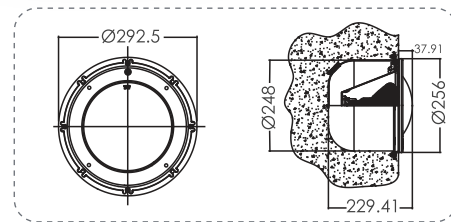

Underwater Light S300 SERIES

POLISHED STAINLESS STEEL LIGHT

A perfect choice for concrete pool and spa with recess installation

Waterproof Standard

IP68

Cable

2.5m

Material

Stainless steel AISI 304

Installation

Wall mounted (housing type)

Color

IP68 CE

RoHS COMPLIANT 2011/65/EU

S300 Series Light Product Information

Code	Model	Light / Housing	Watt/ Voltage	Color	Illuminance (lux)
88044110	LED-S300	S/S Light, E27(252 LEDs Bulb), with S/S housing	16W/12V	Auto color changing/Cool White	330(Color), 280(Cool White)
88042310	LED-S300L	S/S Lamp, E27(252 LEDs Bulb), without housing	16W/12V	Auto color changing/Cool White	330(Color), 280(Cool White)
88043905	UL-S300	S/S Light, E27, with S/S housing	300W/12V	Warm White	1630
88040705	UL-S300L	S/S Lamp, E27, without housing	300W/12V	Warm White	1630
88043605	UL-S300SN	Stainless Steel housing for S300	N/A	N/A	N/A

LED Panels & Light Bulbs for S300

Code	Model	Description	Color	Watt/Voltage
04011011	N/A	E27 Light Bulb	Warm White	300W/12V
04011035	N/A	E27 252 LEDs Bulb	Auto Color Changing	16W/12V
04011046	N/A	E27 252 LEDs Bulb	Cool White	16W/12V

S300 and S100 Series LED Light Color Changing: